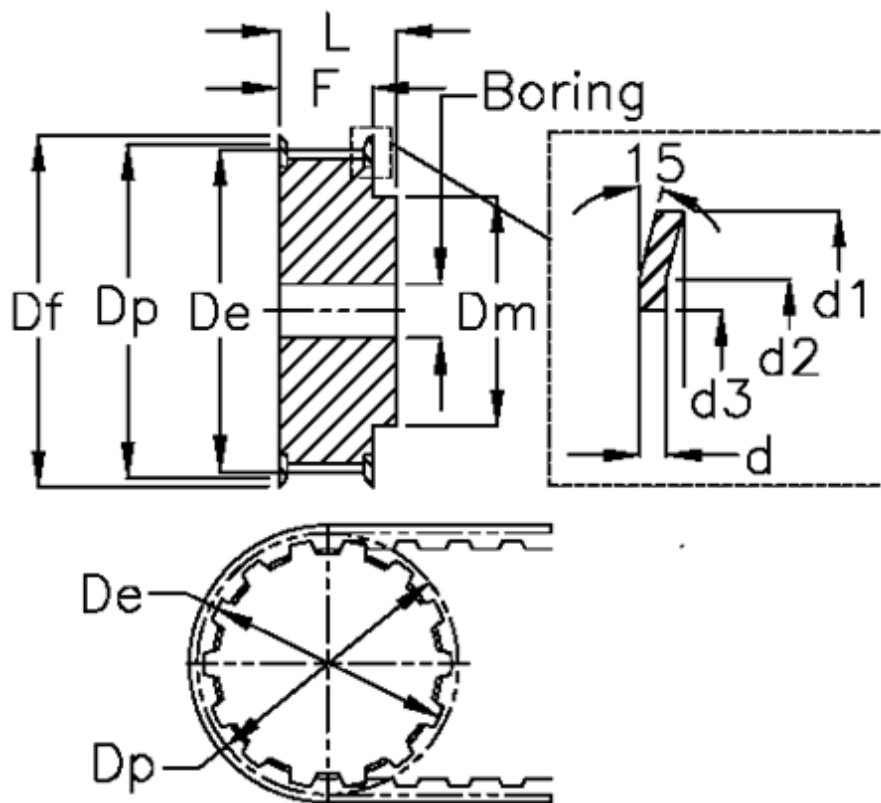

# Data Sheet

Article number: 604142022009

Description: Timing belt pulley with hub  
HTD 22 5M 9

## Measures

Bore = 6	Dp = 35.01
d = 1	F = 14.5
d1 = 38	Flange type = F14
d2 = 34	L = 22.5
d3 = 26.5	Tooth number = 22
De = 33.87	Type = 5M
Df = 38	Weight = 0.118
Dm = 25.5	Width = 09